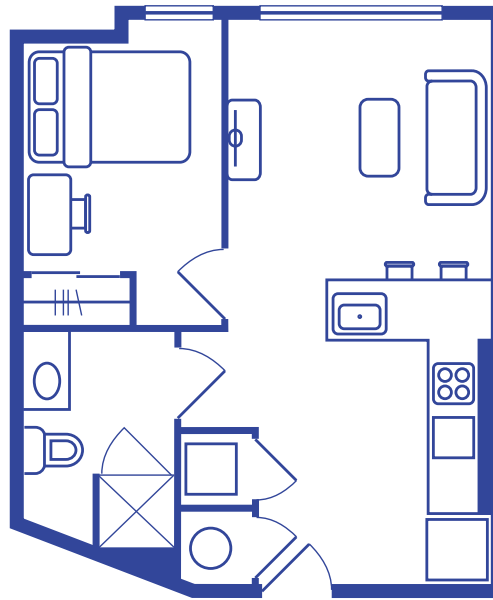

\*penthouse option available

520 square feet

**A 1 BED, 1 BATH**

\*penthouse option available

520 square feet

**B 1 BED, 1 BATH**

479 square feet

**C 1 BED, 1 BATH**

\*penthouse option only

539 square feet

**D 1 BED, 1 BATH**

671 square feet

**1 BED, 1 BATH** WITH STUDY

434-270-0888

**LarkOnMain.com**