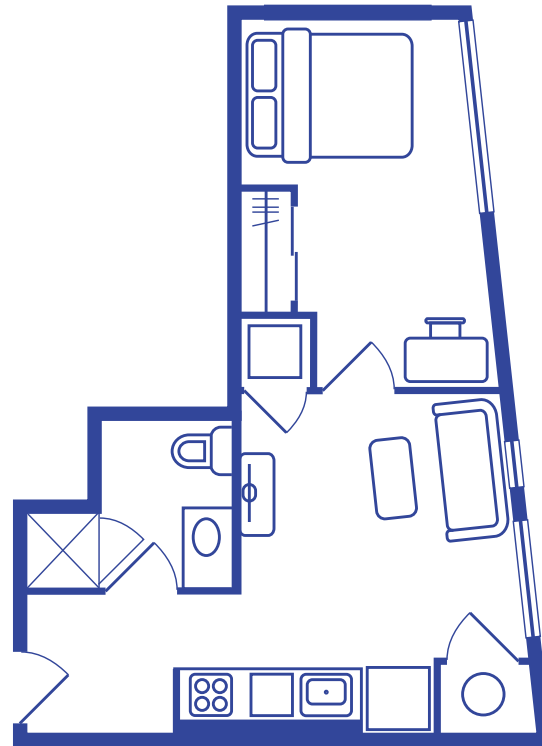

\*penthouse option available

520 square feet

**A 1 BED, 1 BATH**

\*penthouse option available

520 square feet

**B 1 BED, 1 BATH**

479 square feet

**C 1 BED, 1 BATH**

\*penthouse option only

539 square feet

**D 1 BED, 1 BATH**

671 square feet

**1 BED, 1 BATH** WITH STUDY

434-270-0888

**LarkOnMain.com**