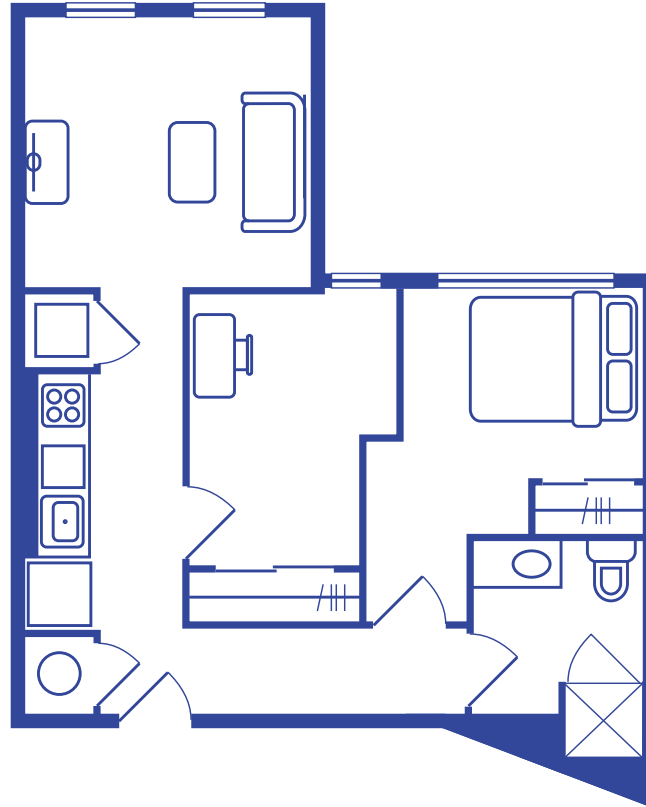

\*penthouse option available

520 square feet

**A 1 BED, 1 BATH**

\*penthouse option available

520 square feet

**B 1 BED, 1 BATH**

479 square feet

**C 1 BED, 1 BATH**

\*penthouse option only

539 square feet

**D 1 BED, 1 BATH**

671 square feet

**1 BED, 1 BATH** WITH STUDY

434-270-0888

**LarkOnMain.com**