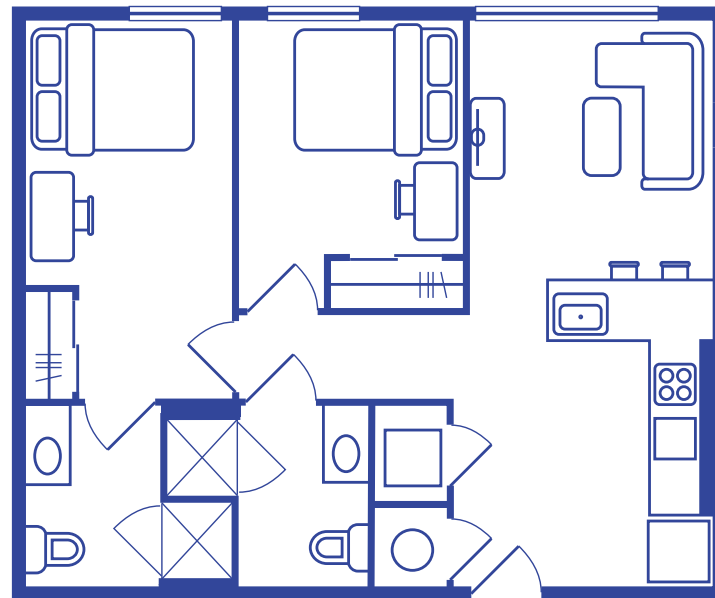

E 2 BED, 2 BATH SINGLE OCCUPANCY

434-270-0888

LarkOnMain.com

870 square feet

E 2 BED, 2 BATH DOUBLE OCCUPANCY

434-270-0888

LarkOnMain.com

*penthouse option only

703 square feet

F 2 BED, 2 BATH

*penthouse option only

776 square feet

G 2 BED, 2 BATH