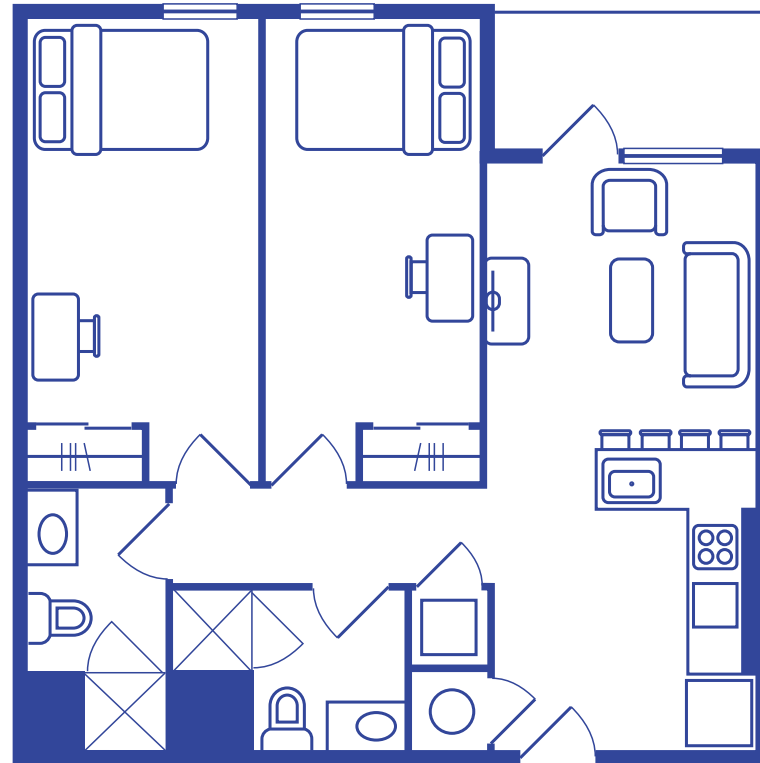

*penthouse option available

765 square feet

A 2 BED, 2 BATH

434-270-0888

LarkOnMain.com

851 square feet

C 2 BED, 2 BATH SINGLE OCCUPANCY

434-270-0888

LarkOnMain.com

851 square feet

C 2 BED, 2 BATH DOUBLE OCCUPANCY

434-270-0888

LarkOnMain.com

940 square feet

D 2 BED, 2 BATH

870 square feet

E 2 BED, 2 BATH SINGLE OCCUPANCY

434-270-0888

LarkOnMain.com

870 square feet

E 2 BED, 2 BATH DOUBLE OCCUPANCY

434-270-0888

LarkOnMain.com

*penthouse option only

703 square feet

F 2 BED, 2 BATH

*penthouse option only

776 square feet

G 2 BED, 2 BATH