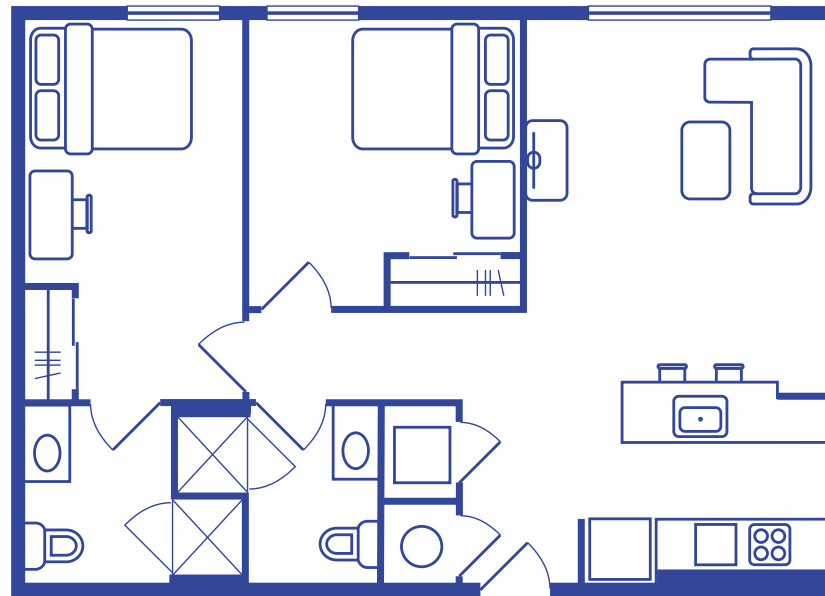

*penthouse option available

765 square feet

A 2 BED, 2 BATH

434-270-0888

LarkOnMain.com

851 square feet

C 2 BED, 2 BATH SINGLE OCCUPANCY

434-270-0888

LarkOnMain.com

851 square feet

C 2 BED, 2 BATH DOUBLE OCCUPANCY

434-270-0888

LarkOnMain.com

940 square feet

D 2 BED, 2 BATH

870 square feet

E 2 BED, 2 BATH SINGLE OCCUPANCY

434-270-0888

LarkOnMain.com

870 square feet

E 2 BED, 2 BATH DOUBLE OCCUPANCY

434-270-0888

LarkOnMain.com

*penthouse option only

703 square feet

F 2 BED, 2 BATH

*penthouse option only

776 square feet

G 2 BED, 2 BATH