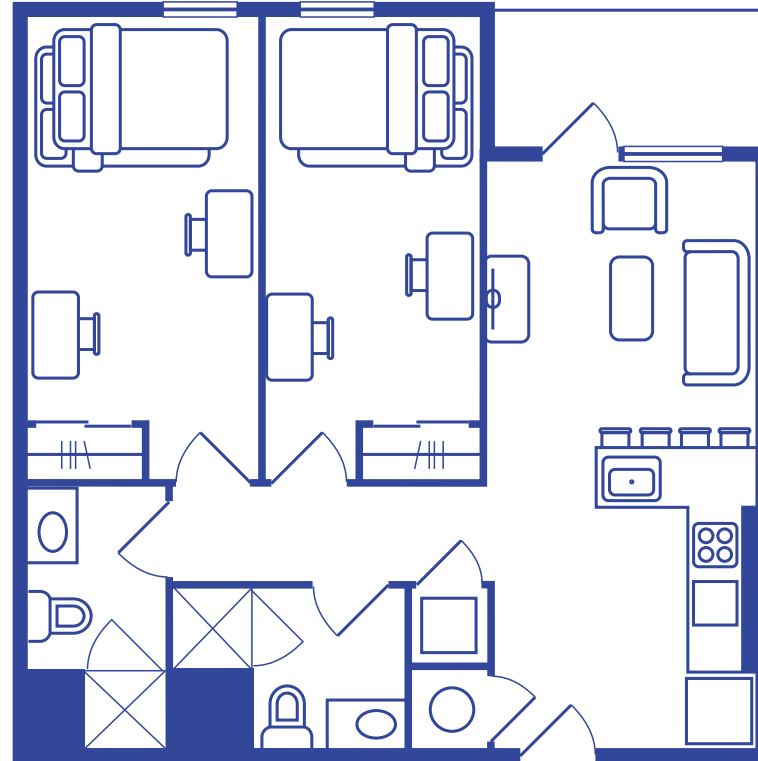

*penthouse option available

765 square feet

A 2 BED, 2 BATH

434-270-0888

LarkOnMain.com

851 square feet

C 2 BED, 2 BATH SINGLE OCCUPANCY

434-270-0888

LarkOnMain.com

851 square feet

C 2 BED, 2 BATH DOUBLE OCCUPANCY

434-270-0888

LarkOnMain.com

940 square feet

D 2 BED, 2 BATH

870 square feet

E 2 BED, 2 BATH SINGLE OCCUPANCY

434-270-0888

LarkOnMain.com

870 square feet

E 2 BED, 2 BATH DOUBLE OCCUPANCY

434-270-0888

LarkOnMain.com

*penthouse option only