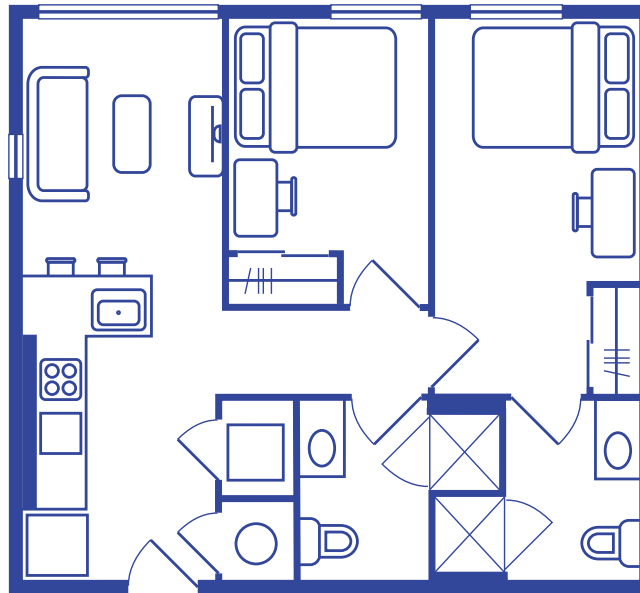

LarkOnMain.com

851 square feet

C 2 BED, 2 BATH DOUBLE OCCUPANCY

434-270-0888

LarkOnMain.com

940 square feet

D 2 BED, 2 BATH

870 square feet

E 2 BED, 2 BATH SINGLE OCCUPANCY

434-270-0888

LarkOnMain.com

870 square feet

E 2 BED, 2 BATH DOUBLE OCCUPANCY

434-270-0888

LarkOnMain.com

*penthouse option only

703 square feet

F 2 BED, 2 BATH

*penthouse option only

776 square feet

G 2 BED, 2 BATH