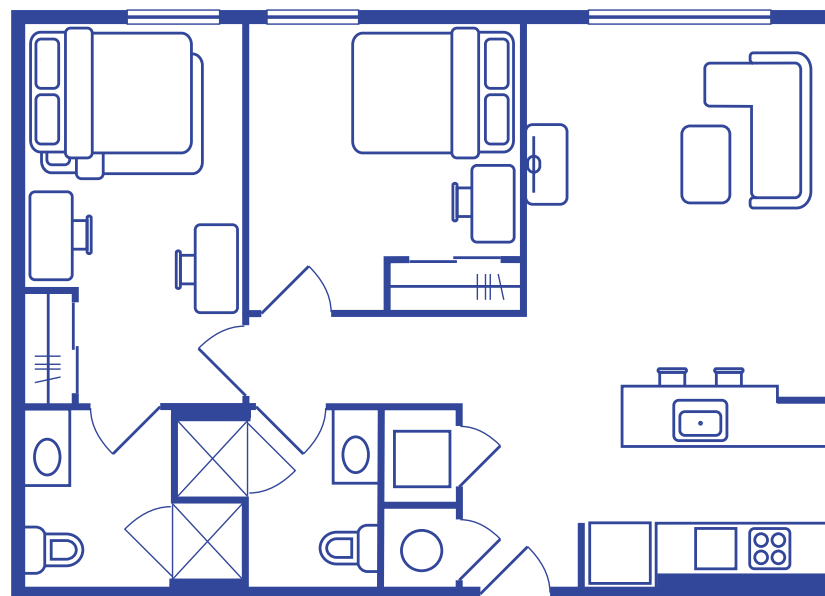

LarkOnMain.com

851 square feet

C 2 BED, 2 BATH DOUBLE OCCUPANCY

434-270-0888

LarkOnMain.com

940 square feet

D 2 BED, 2 BATH

870 square feet

E 2 BED, 2 BATH SINGLE OCCUPANCY

434-270-0888

LarkOnMain.com

870 square feet

E 2 BED, 2 BATH DOUBLE OCCUPANCY

434-270-0888

LarkOnMain.com

*penthouse option only

703 square feet

F 2 BED, 2 BATH

*penthouse option only

776 square feet

G 2 BED, 2 BATH