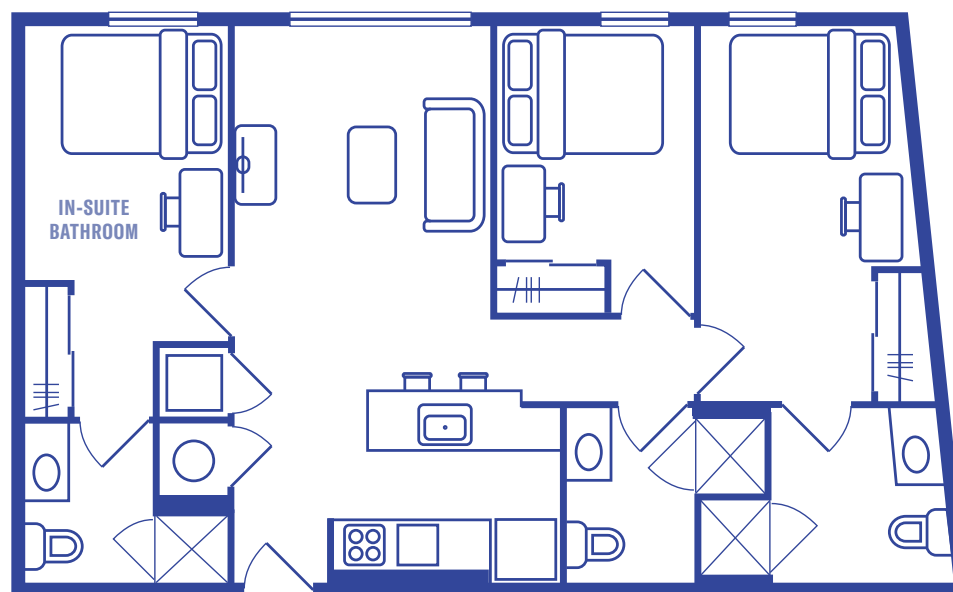

1,275 square feet

A 3 BED, 3 BATH

*penthouse option available

*penthouse option only

1,035 square feet

B 3 BED, 3 BATH

434-270-0888

LarkOnMain.com