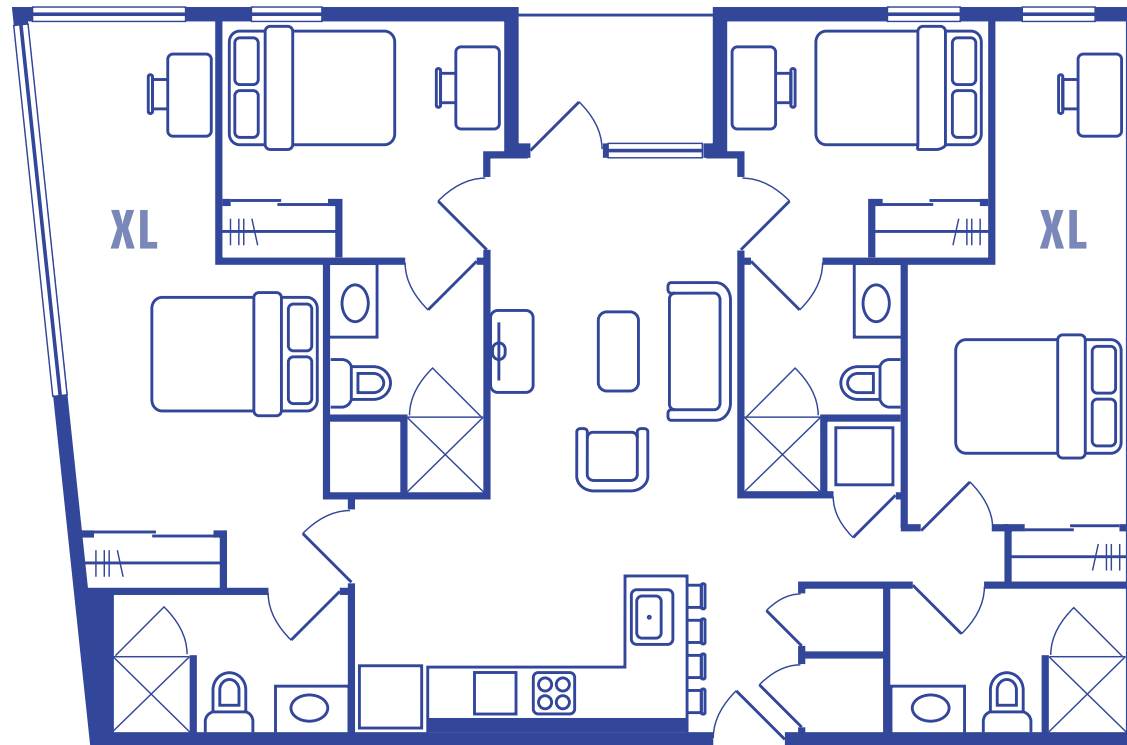

*penthouse option available

1,224 square feet

A 4 BED, 4 BATH

434-270-0888

LarkOnMain.com

*penthouse option available

1,221 square feet

B 4 BED, 4 BATH

434-270-0888

LarkOnMain.com

1,265 square feet

C 4 BED, 4 BATH

434-270-0888

LarkOnMain.com

1,327 square feet

D 4 BED, 4 BATH

434-270-0888

LarkOnMain.com

*penthouse option only

1,107 square feet

E 4 BED, 4 BATH

434-270-0888

LarkOnMain.com