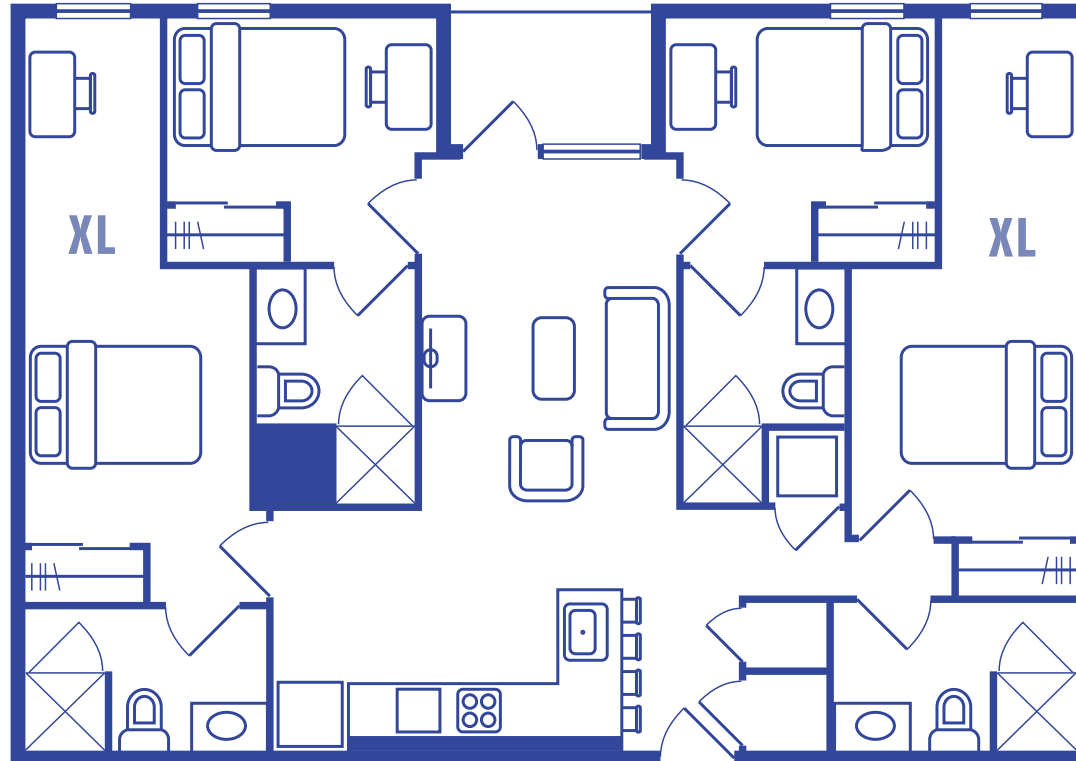

*penthouse option available

1,224 square feet

A 4 BED, 4 BATH

434-270-0888

LarkOnMain.com

*penthouse option available

1,221 square feet

B 4 BED, 4 BATH

434-270-0888

LarkOnMain.com

1,265 square feet

C 4 BED, 4 BATH

434-270-0888

LarkOnMain.com

1,327 square feet

D 4 BED, 4 BATH

434-270-0888

LarkOnMain.com

*penthouse option only

1,107 square feet

E 4 BED, 4 BATH

434-270-0888

LarkOnMain.com