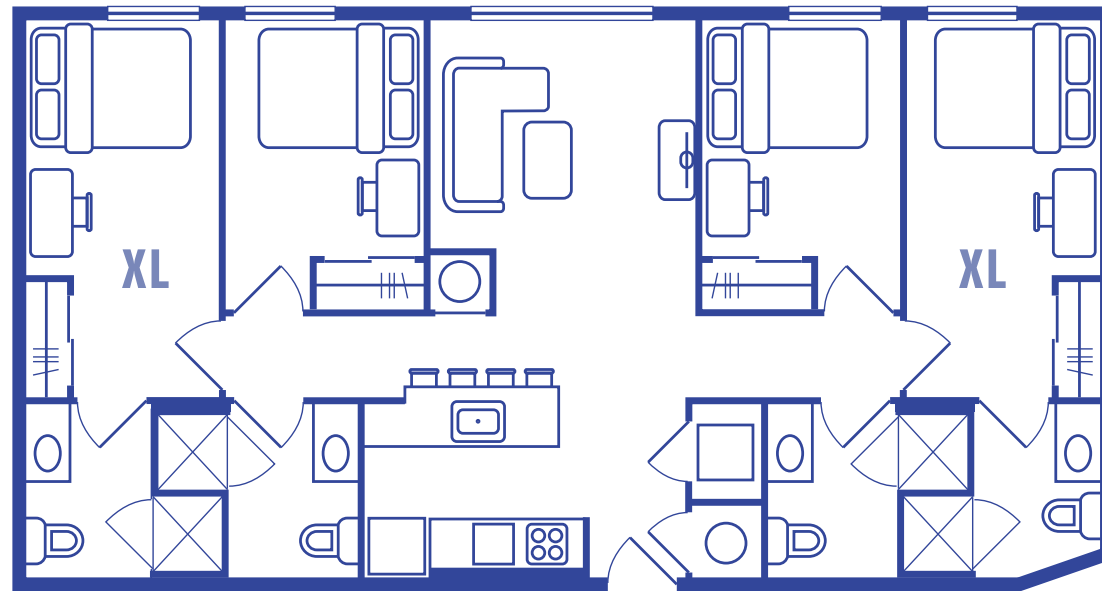

*penthouse option available

1,224 square feet

A 4 BED, 4 BATH

434-270-0888

LarkOnMain.com

*penthouse option available

1,221 square feet

B 4 BED, 4 BATH

434-270-0888

LarkOnMain.com

1,265 square feet

C 4 BED, 4 BATH

434-270-0888

LarkOnMain.com

1,327 square feet

D 4 BED, 4 BATH

434-270-0888

LarkOnMain.com

*penthouse option only

1,107 square feet

E 4 BED, 4 BATH

434-270-0888

LarkOnMain.com